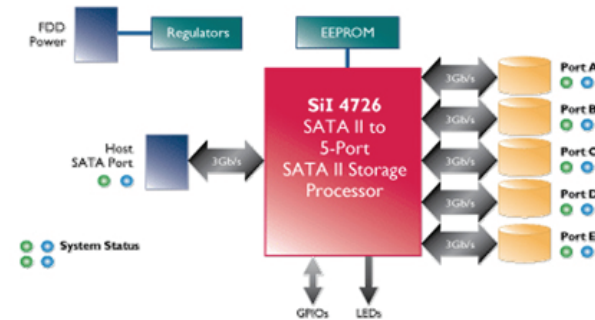

VENUS eS5

SATA to eSATA Aluminum Enclosure

- Trayless, Hot-Swappable Drive Bays
- Supports JBOD, RAID 0, 1 and 10
- SATA Port Multiplier spec compliant
- Management Console (GUI)
- PC / Mac friendly

Included a High-Performance PCI-E Si3132 2-port SATA II Host Controller compatible to PC/Mac. Supports 3.0 Gbit/s SATA II speeds, Native Command Queuing, port multipliers with FIS-based switching.

Si4726 SteelVine RAID Storage Processor

Management Console (GUI)

- Event logging
- Remote monitoring
- Manage multiple devices via GUI
- Email notification (Hardware Failure)
- JBOD, RAID 0, 1 and RAID 10
- RAID 1 modes require the daemon agent for automatic rebuild policy operation.

REAR VIEW
(8cm Cooling Fan)

VENUS eS5 (DS-315SES)

| | |
|------------------------------------|---|
| Capacity: * | up to 5TB (Terabyte) |
| Host Interface: | eSATA (3.0Gbit/s) |
| Disk Interface: | SATA connector |
| Disk Drive Tested:** | 160GB to 1000GB HDD |
| Interface Transfer Rate:*** | 1.5Gbit/s & 3.0Gbit/s |
| Software:**** | Management Console (GUI) |
| Supported RAID levels: | JBOD, RAID 0, 1, and 10 |
| Supported OS: | Windows 2000 SP4, Windows XP Pro SP2, Windows 2003 SP1, Windows Vista / Mac OS 10.4.x |
| I/O Control: | Power and HDD LED |
| Cooling: | 8cm Fan (ball-bearing) |
| Operating Temperature: | 5 to 35 C, Humidity 20 to 80% No Condensation |
| Power Supply: | Auto-Switch 85 W Max (100-240Vac, 50/60Hz) |
| Material/Color: | Metal and ABS plastic, Black |
| Dimensions (LxWxH): | 12.0"(L) x 7.5"(W) x 6.5"(H) |
| Weight: | 8.3 lbs |
| Warranty: | 1 year |