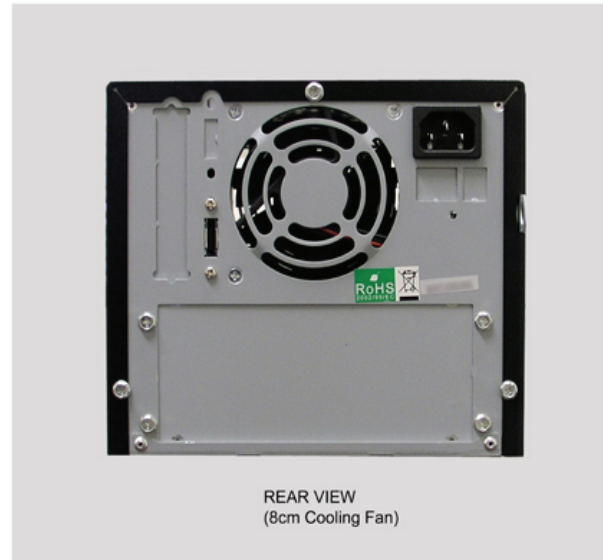

VENUS eS5

SATA to eSATA Aluminum Enclosure

- Trayless, Hot-Swappable Drive Bays
- Supports JBOD, RAID 0, 1 and 10
- SATA Port Multiplier spec compliant
- Management Console (GUI)
- PC / Mac friendly

Included a High-Performance PCI-E Si3132 2-port SATA II Host Controller compatible to PC/Mac. Supports 3.0 Gbit/s SATA II speeds, Native Command Queuing, port multipliers with FIS-based switching.

Si4726 SteelVine RAID Storage Processor

Management Console (GUI)

- Event logging
- Remote monitoring
- Manage multiple devices via GUI
- Email notification (Hardware Failure)
- JBOD, RAID 0, 1 and RAID 10
- RAID 1 modes require the daemon agent for automatic rebuild policy operation.

REAR VIEW
(8cm Cooling Fan)

VENUS eS5 (DS-315SES)

| | |
|------------------------------------|---|
| Capacity: * | up to 5TB (Terabyte) |
| Host Interface: | eSATA (3.0Gbit/s) |
| Disk Interface: | SATA connector |
| Disk Drive Tested:** | 160GB to 1000GB HDD |
| Interface Transfer Rate:*** | 1.5Gbit/s & 3.0Gbit/s |
| Software:**** | Management Console (GUI) |
| Supported RAID levels: | JBOD, RAID 0, 1, and 10 |
| Supported OS: | Windows 2000 SP4, Windows XP Pro SP2, Windows 2003 SP1, Windows Vista / Mac OS 10.4.x |
| I/O Control: | Power and HDD LED |
| Cooling: | 8cm Fan (ball-bearing) |
| Operating Temperature: | 5 to 35 C, Humidity 20 to 80% No Condensation |
| Power Supply: | Auto-Switch 85 W Max (100-240Vac, 50/60Hz) |
| Material/Color: | Metal and ABS plastic, Black |
| Dimensions (LxWxH): | 12.0"(L) x 7.5"(W) x 6.5"(H) |
| Weight: | 8.3 lbs |
| Warranty: | 1 year |