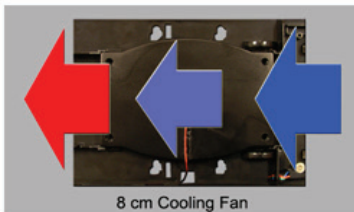

# VENUS DS3 3.5" SATA HDD ENCLOSURE

- \* Aluminum Case w/ Sliding Tray
- \* Large LED display for Power/HDD
- \* 8cm Cooling Fan w/ Speed Control
- \* Hot-Swappable and Plug & play
- \* FCC, CE, UL and RoHS compliant

8 cm Cooling Fan

Aluminum body to help heat control and powered by a Turbo 8cm cooling fan mounted directly under the sliding tray. Cool air is drawn directly from the front and channel out to the rear. Now with (Hi-Lo) fan speed control to help prolong fan life from daily wear and tear.

### Models

Color  
Chipset  
Transfer Rate

LED Status  
Compatibility  
OS Supported  
Power Adapter  
Cooling System  
Dimension (LxWxD)  
Weight  
Warranty

(DS-309SU) SATA to USB 2.0  
(DS-309SUES) SATA to eSATA + USB 2.0  
Anodized Black  
SunplusIT / JMicron  
SATA to USB 2.0 - up to 480Mbps  
SATA to eSATA - up to 3.0Gbps  
Blue (Power On), Red (HDD Access)  
3.5" HDD (SATA I / II)  
Windows® 2000/XP/VISTA/2003 and Mac® 10.X  
AC 110~240V, 12/2A  
8cm Turbo Fan w/ (Hi/Lo) Speed Control  
8.0" x 5.1" x 1.7"  
1.1 lbs (N.W.)  
1 Year