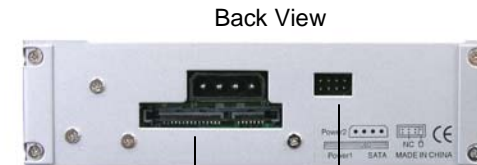

COMET REMOVABLE RACK FOR 3.5" HDD

Models

- DS-135SS (Beige)
- DS-135SSBK (Black)

- High performance ATA 150 MB/s & 300MB/s
- Magic Handle – Auto In/Out with Dust Protection Cover
- SATA to SATA direct connection
- Hot-Swappable to work with the latest IDE RAID controllers
- Mechanical / Electronic key-lock, for device power ON/OFF
- Front Ball Bearing Cooling Fan
- 15pin SATA and 4pin power connector
- Aluminum Alloy construction (Heat Sink Design)
- Short body design to save weight and space
- Support SATA LED activity
- Dimension: 7.4(L) x 5.7(W) x 1.6(H) inches
- Weight: 1.7 lbs

* World's shortest length in its class than traditional removable rack

Heat Sink tray help keep heat out. Cool air is drawn from the front and exhaust to backplane.

15pin SATA and 4pin power connector

SATA HD has no LED access (reserved for external connection)
Note: LED has to be connected to motherboard.