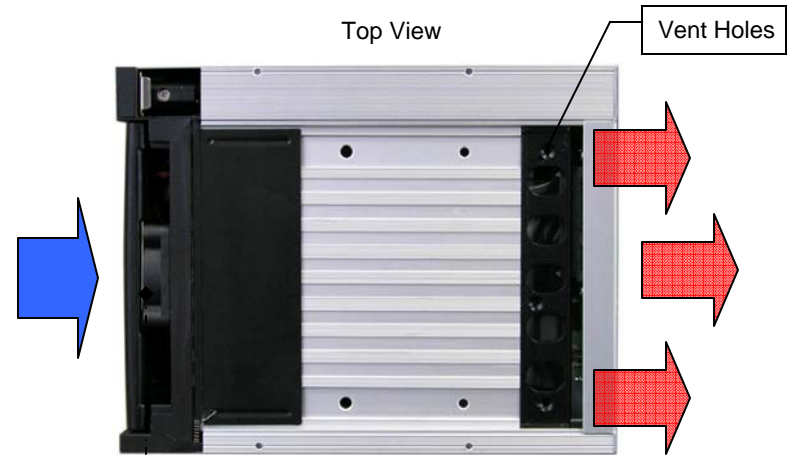

COMET REMOVABLE RACK FOR 3.5" HDD

Models

- DS-135SS (Beige)
- DS-135SSBK (Black)

- High performance ATA 150 MB/s & 300MB/s
- Magic Handle – Auto In/Out with Dust Protection Cover
- SATA to SATA direct connection
- Hot-Swappable to work with the latest IDE RAID controllers
- Mechanical / Electronic key-lock, for device power ON/OFF
- Front Ball Bearing Cooling Fan
- 15pin SATA and 4pin power connector
- Aluminum Alloy construction (Heat Sink Design)
- Short body design to save weight and space
- Support SATA LED activity
- Dimension: 7.4(L) x 5.7(W) x 1.6(H) inches
- Weight: 1.7 lbs

* World's shortest length in its class than traditional removable rack

Heat Sink tray help keep heat out. Cool air is drawn from the front and exhaust to backplane.

15pin SATA and 4pin power connector

SATA HD has no LED access (reserved for external connection)
Note: LED has to be connected to motherboard.