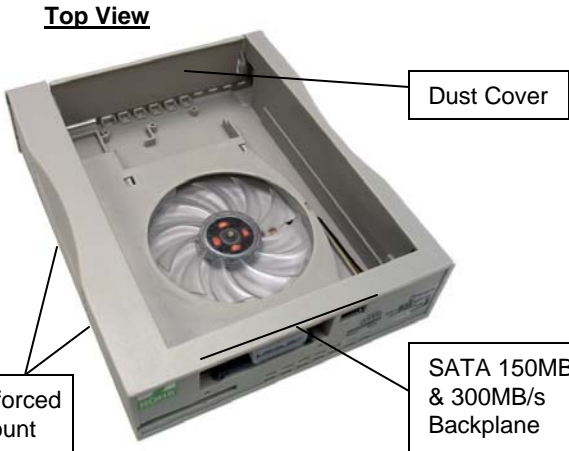

## SATA 150MB/s & 300MB/s REMOVABLE RACK FOR 3.5" HDD

Value

**Models**  
 DK-1220SEBK (Black)  
 DK-1220SE (Beige)

15pin & 4pin Power

SATA Port

8cm Fan

- SATA to SATA Interface
- Magic Handle – Easy In/Out Tray
- Cableless connection backplane
- Key-lock, On/Off Switch
- Power & HDD LED
- SATA I/II LED support
- 8cm Cooling Fan
- Plastic Tray & Frame
- Dimension: 7.3(L) x 5.7(W) x 1.6(H) inches
- Weight: 1.0 lbs
- Colors: Beige or Black