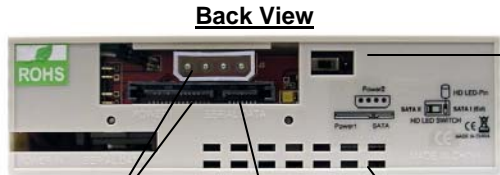

## SATA 150MB/s & 300MB/s REMOVABLE RACK FOR 3.5" HDD

Value

**Models**  
 DK-1220SEBK (Black)  
 DK-1220SE (Beige)

15pin & 4pin Power

SATA Port

8cm Fan

- SATA to SATA Interface
- Magic Handle – Easy In/Out Tray
- Cableless connection backplane
- Key-lock, On/Off Switch
- Power & HDD LED
- SATA I/II LED support
- 8cm Cooling Fan
- Plastic Tray & Frame
- Dimension: 7.3(L) x 5.7(W) x 1.6(H) inches
- Weight: 1.0 lbs
- Colors: Beige or Black