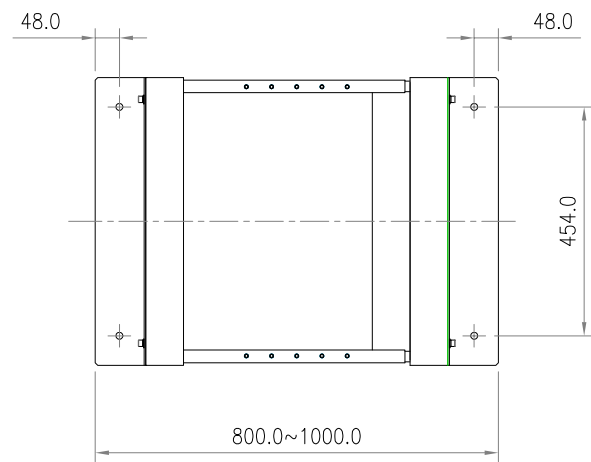

(Front View)

(Top View)

(Side View)

Revision	Description	Date
DATE	2012/08/24	
MATERIAL	Steel frame	
FINISH	Powder coat paint # 962	TITLE 25U 4 Post Open Rack Blk
A3	SCALE 1/15	DRAWING NO. / Part No.
	UNIT : mm	KS-E25B