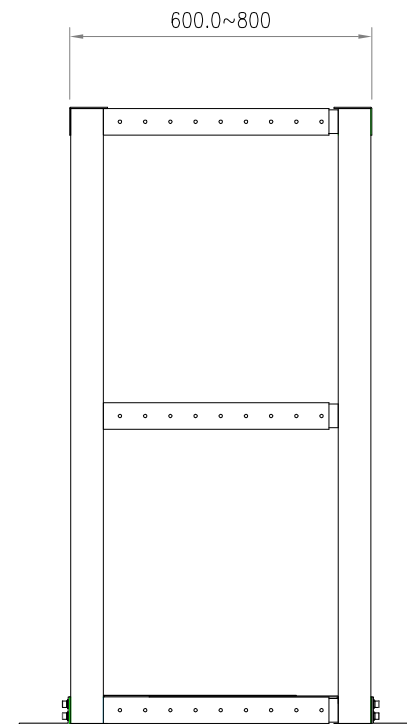

(Front View)

(Top View)

(Side View)

Revision	Description	Date
DATE	2012/08/24	
MATERIAL	Steel frame	
FINISH	Powder coat paint # 962	TITLE 25U 4 Post Open Rack Blk
A3	SCALE 1/15	DRAWING NO. / Part No.
	UNIT : mm	KS-E25B